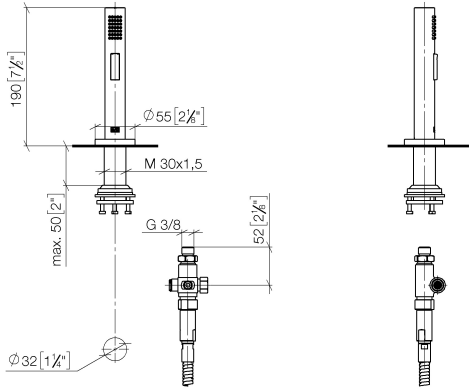

Rinsing spray set - Chrome

27 731 970

- with round rosette
- spray flow
- automatic spout/shower diverter
- height of mixer 191 mm
- hole diameter rinsing spray 32mm
- fabric braided hose 1500 mm
- sprayface with anti-scaling system
- lead-free

Can only be combined with 32815682, 33826861, 32815861, 33836888, 32816888, 20816892, 33836875, 32815875.

Intrinsic protection against back flow.

Button has to be pressed while using.

	Chrome	27 731 970-00
	Brushed Platinum	27 731 970-06
	Platinum	27 731 970-08
	Durabronze (23kt Gold)	27 731 970-09
	Dark Chrome	27 731 970-19
	Brushed Durabronze (23kt Gold)	27 731 970-28
	Matte Black	27 731 970-33
	Brushed Champagne (22kt Gold)	27 731 970-46
	Champagne (22kt Gold)	27 731 970-47
	Brushed Chrome	27 731 970-93
	Brushed Dark Platinum	27 731 970-99

Rinsing spray set - Chrome

27 731 970

mm [inches]

Flow rate chart

Certificates

LGA_29572.

LGA_38643.

Belgaqua_24-005-
27_3.

Rinsing spray set - Chrome

27 731 970

Parts for other finishes can be found here: [Brushed](#)
[Platinum](#)

Spare parts list

No.	Item Number	Name	Quantity used	Delivery time
1	90 28 20 068 00 90	connection	1	2
2	90 17 09 046 12 90	diverter	1	2
3	90 24 03 241 00 90	nipple	1	2
4	90 14 20 019 00 90	seal	1	2
5	04 23 10 047 00 92	fixing set	1	60
6	90 27 86 001 00-00	rosette	1	-
Spare part can no longer be ordered, please order the replacement item				
7	90 30 02 062 00-00	hose	1	2
8	09 23 01 039 90	sieve	1	2
9	04 12 11 158 00-00	shower	1	10