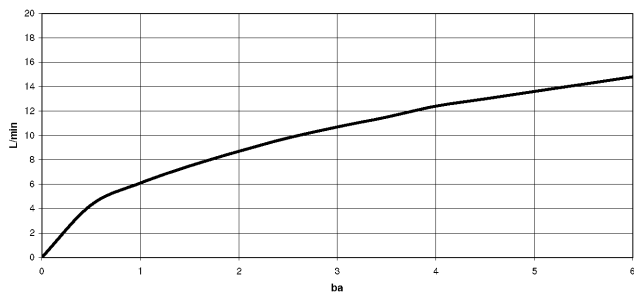

Rinsing spray set - Chrome

27 731 970

- with round rosette
- spray flow
- automatic spout/shower diverter
- height of mixer 191 mm
- hole diameter rinsing spray 32mm
- fabric braided hose 1500 mm
- sprayface with anti-scaling system
- lead-free

Can only be combined with 32815682, 33826861, 32815861, 33836888, 32816888, 20816892, 33836875, 32815875.

Intrinsic protection against back flow.

Button has to be pressed while using.

	Chrome	27 731 970-00
	Brushed Platinum	27 731 970-06
	Platinum	27 731 970-08
	Durabronze (23kt Gold)	27 731 970-09
	Dark Chrome	27 731 970-19
	Brushed Durabronze (23kt Gold)	27 731 970-28
	Matte Black	27 731 970-33
	Brushed Champagne (22kt Gold)	27 731 970-46
	Champagne (22kt Gold)	27 731 970-47
	Brushed Chrome	27 731 970-93
	Brushed Dark Platinum	27 731 970-99

Rinsing spray set - Chrome

27 731 970

mm [inches]

Flow rate chart

Certificates

LGA_29572.

LGA_38643.

Belgaqua_24-005-
27_3.