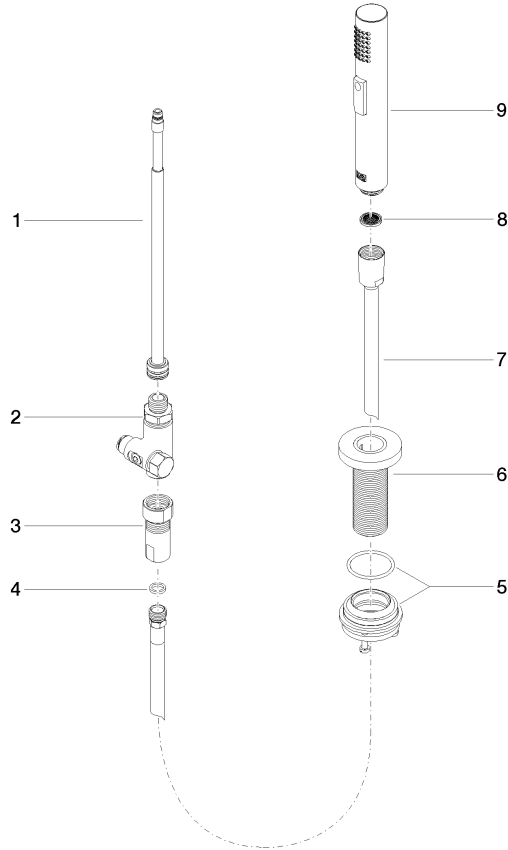

Rinsing spray set - Chrome

27 731 970

- with round rosette
- spray flow
- automatic spout/shower diverter
- height of mixer 191 mm
- hole diameter rinsing spray 32mm
- fabric braided hose 1500 mm
- sprayface with anti-scaling system
- lead-free

Can only be combined with 32815682, 33826861, 32815861, 33836888, 32816888, 20816892, 33836875, 32815875.

Intrinsic protection against back flow.

Button has to be pressed while using.

	Chrome	27 731 970-00
	Brushed Platinum	27 731 970-06
	Platinum	27 731 970-08
	Durabronze (23kt Gold)	27 731 970-09
	Dark Chrome	27 731 970-19
	Brushed Durabronze (23kt Gold)	27 731 970-28
	Matte Black	27 731 970-33
	Brushed Champagne (22kt Gold)	27 731 970-46
	Champagne (22kt Gold)	27 731 970-47
	Brushed Chrome	27 731 970-93
	Brushed Dark Platinum	27 731 970-99

Rinsing spray set - Chrome

27 731 970

mm [inches]

Flow rate chart

Certificates

LGA_29572.

LGA_38643.

Belgaqua_24-005-
27_3.

Rinsing spray set - Chrome

27 731 970

Parts for other finishes can be found here: [Brushed](#)
[Platinum](#)

Spare parts list

No.	Item Number	Name	Quantity used	Delivery time
1	90 28 20 068 00 90	connection	1	2
2	90 17 09 046 12 90	diverter	1	2
3	90 24 03 241 00 90	nipple	1	2
4	90 14 20 019 00 90	seal	1	2
5	04 23 10 047 00 92	fixing set	1	60
6	90 27 86 001 00-00	rosette	1	-
Spare part can no longer be ordered, please order the replacement item				
7	90 30 02 062 00-00	hose	1	2
8	09 23 01 039 90	sieve	1	2
9	04 12 11 158 00-00	shower	1	10